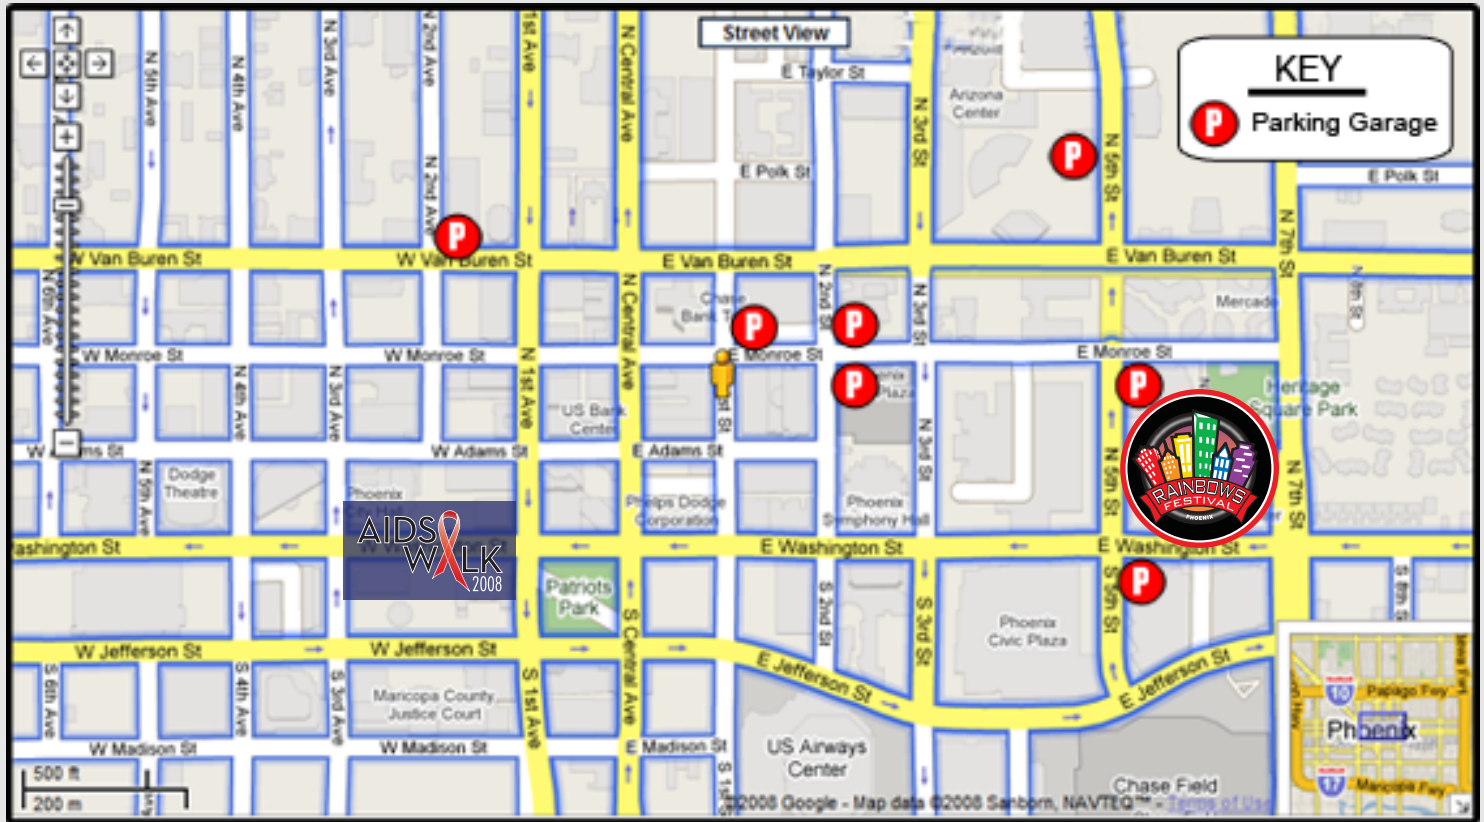

Driving Directions

Central Phoenix – South on 7th Avenue to McDowell, turn left to 7th Street OR south on 7th Street to McDowell / turn south on 7th Street, over I-10 bridge until Washington, turn right to parking.

East Valley – West on Route 60 or 202 to I-10 West, exit at 7th Street, turn left until Washington, turn right to parking.

North Phoenix – South on AZ 51, onto I-10 West, exit at 7th Street, turn left until Washington, turn right to parking.

NE Phoenix – South on AZ 51, onto I-10 West, exit at 7th Street, turn left until Washington, turn right to parking.

NW Phoenix – South on either I-17 or loop 101 to I-10, East on I-10, turn south at 7th Street exit to Washington, turn right to parking.

Scottsdale – Loop 101 to AZ 51 South, onto I-10 West, exit at 7th Street, turn left until Washington, and turn right to parking.

South Phoenix – North on 19th Avenue or 7th Avenue or Central, turn right on Jefferson to parking OR north on 7th Street to Washington, turn right to parking.