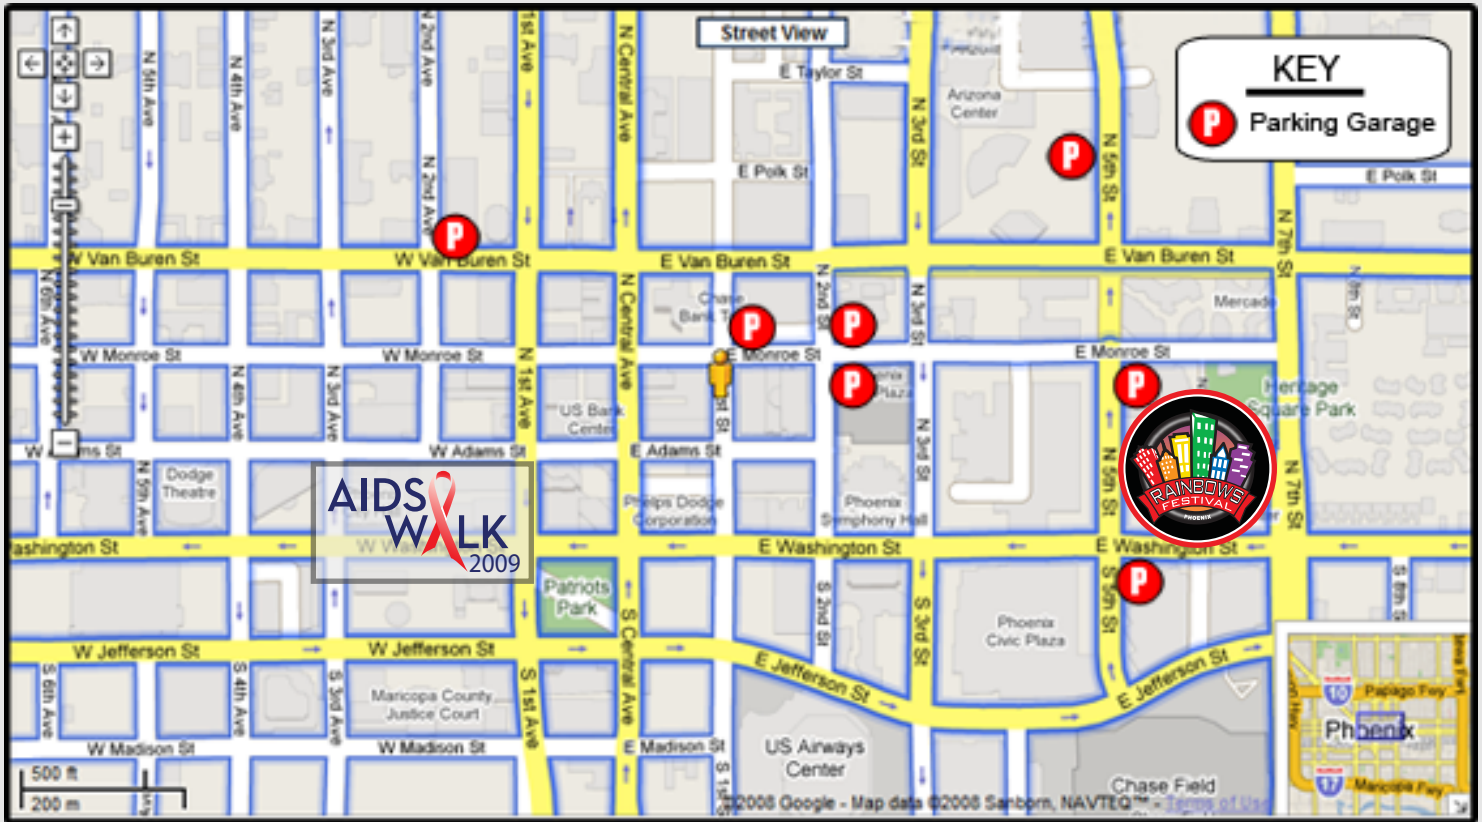

## Driving Directions

**Central Phoenix** – South on 7th Avenue to McDowell, turn left to 7th Street OR south on 7th Street to McDowell / turn south on 7th Street, over I-10 bridge until Washington, turn right to parking.

**East Valley** – West on Route 60 or 202 to I-10 West, exit at 7th Street, turn left until Washington, turn right to parking.

**North Phoenix** – South on AZ 51, onto I-10 West, exit at 7th Street, turn left until Washington, turn right to parking.

**Scottsdale** – Loop 101 to AZ 51 South, onto I-10 West, exit at 7th Street, turn left until Washington, and turn right to parking.

**South Phoenix** – North on 19th Avenue or 7th Avenue or Central, turn right on Jefferson to parking OR north on 7th Street to Washington, turn right to parking.

**West Valley** – East on I-10, turn south at 7th Street exit to Washington, turn right to parking.